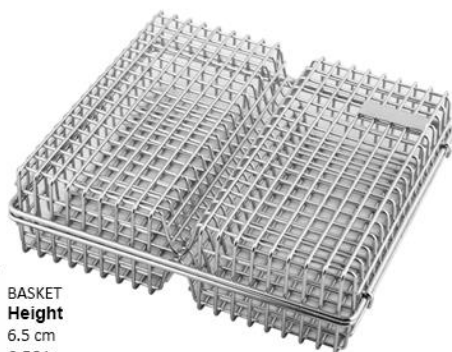

BASKET

BASKET
Height
6.5 cm
2.56 in
Dimensions
22.6 x 21 cm
8.89 x 8.26 in